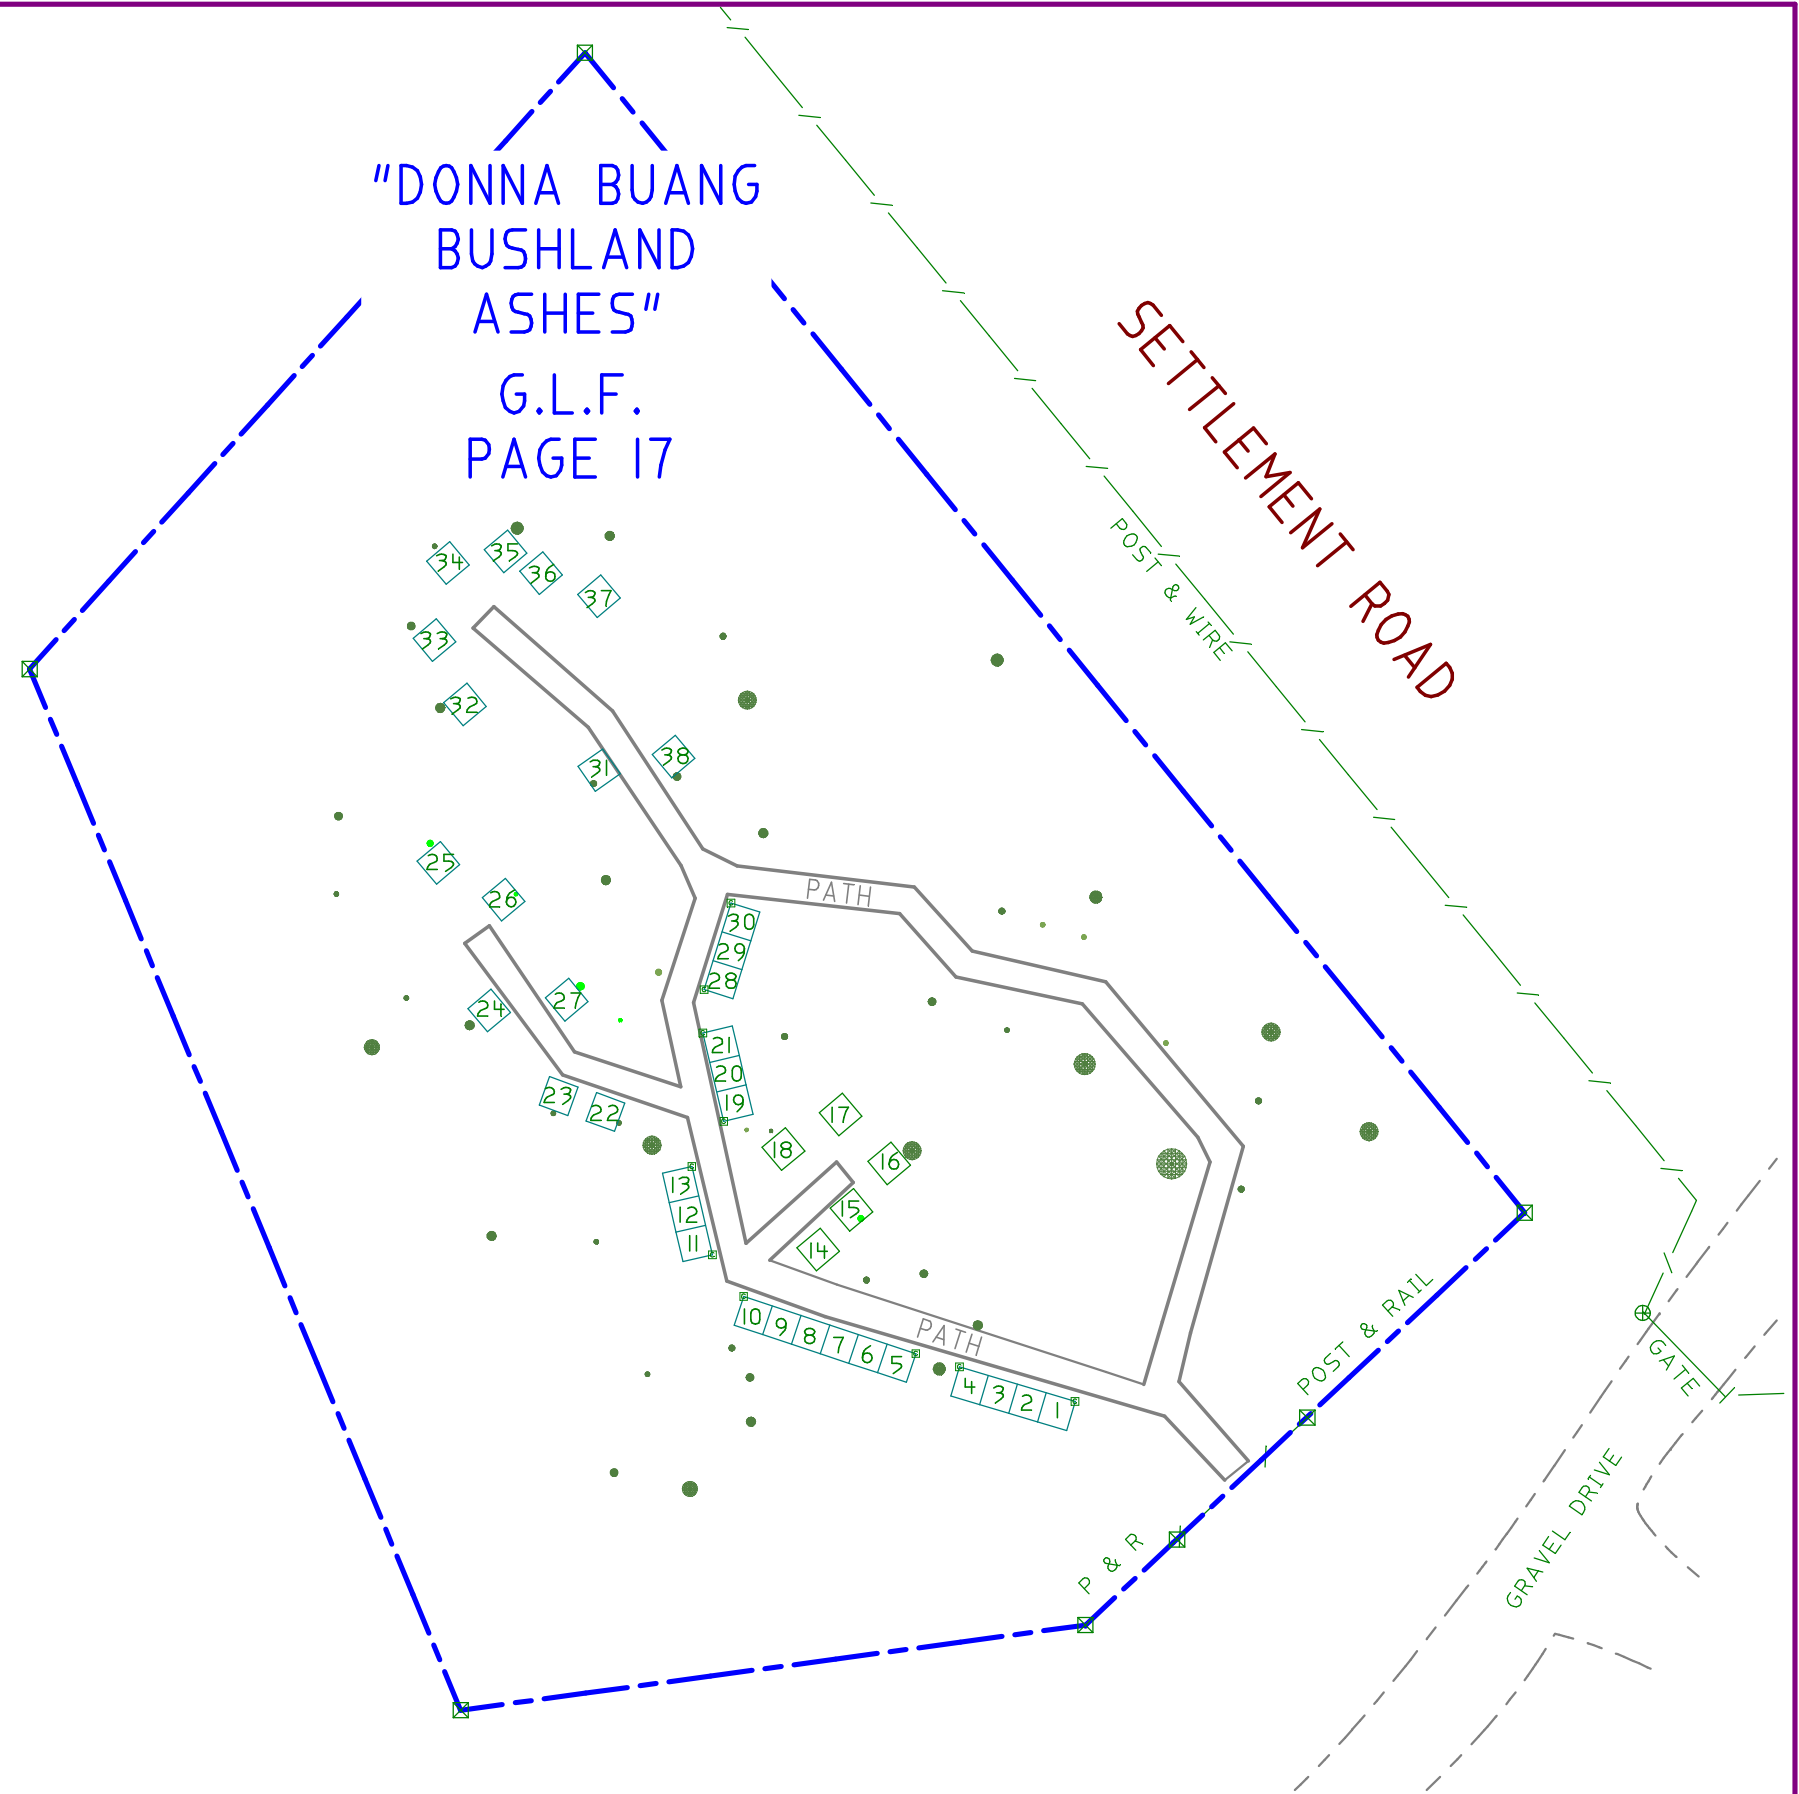

DONNA BUANG BUSHLAND ASHES DETAILS

"DONNA BUANG
BUSHLAND
ASHES"
G.L.F.
PAGE 17

Lilydale:
Phone: 03 9735-1338
4/4 Clarke Street, Lilydale 3140.
PO Box 366, Lilydale, 3140.

GRAVE LOCATION FOLDER
PAGE 17

REF: 200055 / GLFPI7