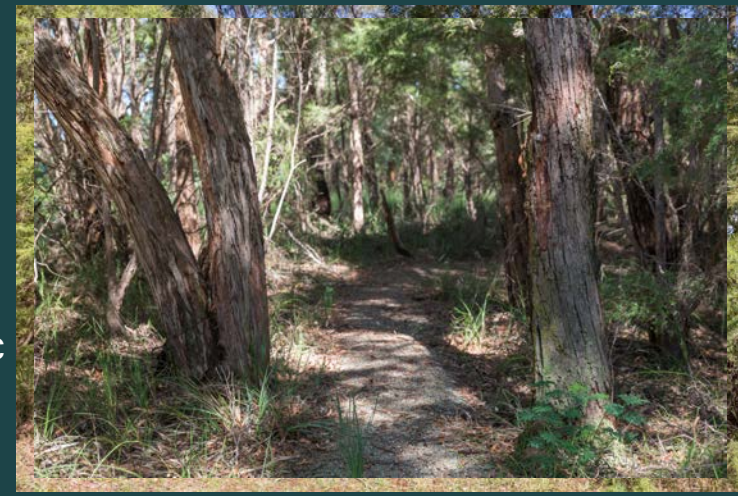

Donna Buang

A bushland site with a beautiful selection of local vegetation, Donna Buang is an ideal place for families seeking a natural alternative for the burial or scattering of ashes. With picturesque pathways winding through the area, these premium-sized ashes plots are marked with small bronze plaques in the ground.

Plots are restricted to a single interment. For scattered remains, a small commemorative plaque can be affixed to the entry. Cremated remains can be placed in traditional urns or in natural containers, according to the deceased's wishes.

For details about costs and regulations visit the cemetery website
www.upperyarracemeterywesburn.org.au